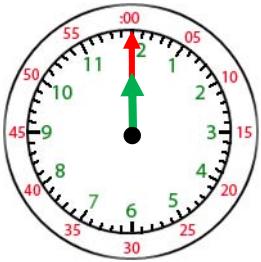

Name: _____

Telling Time- 1 Hour

3:00

The short hand is for hours. Hours are counted from 1 – 12.

The long hand is for minutes. Minute hand counts minutes from 1-60.

When the long hand is pointing at 12, write 00 for minutes.

3:00

1. _____

2. _____

3. _____

4. _____

5. _____

6. _____

7. _____