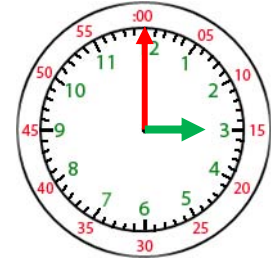

Name: _____

Telling Time- 1 Hour

3:00

The short hand is for hours. Hours are counted from 1 – 12.

The long hand is for minutes. Minute hand counts minutes from 1-60.

When the long hand is pointing at 12, write 00 for minutes.