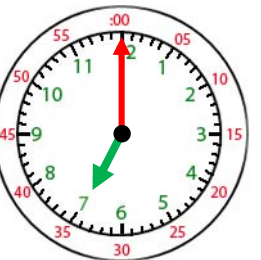

Name: _____

Telling Time- 1 Hour

3:00

The short hand is for hours. Hours are counted from 1 – 12.

The long hand is for minutes. Minute hand counts minutes from 1-60.

When the long hand is pointing at 12, write 00 for minutes.

3:00

1. _____

2. _____

3. _____

4. _____

5. _____

6. _____

7. _____

8. _____

9. _____

10. _____

11. _____

12. _____