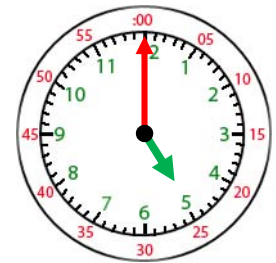

Name: _____

Telling Time- 1 Hour

3:00

The short hand is for hours. Hours are counted from 1 – 12.

The long hand is for minutes. Minute hand counts minutes from 1-60.

When the long hand is pointing at 12, write 00 for minutes.

3:00

1. _____

2. _____

3. _____

4. _____

5. _____

6. _____

7. _____