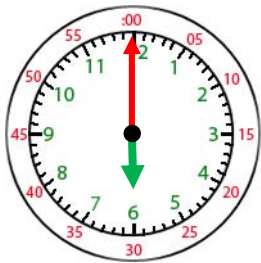

Name: _____

Telling Time- 1 Hour

3:00

The short hand is for hours. Hours are counted from 1 – 12.

The long hand is for minutes. Minute hand counts minutes from 1-60.

When the long hand is pointing at 12, write 00 for minutes.

3:00

1. _____

2. _____

3. _____

4. _____

5. _____

6. _____

7. _____

8. _____

9. _____

10. _____

11. _____

12. _____