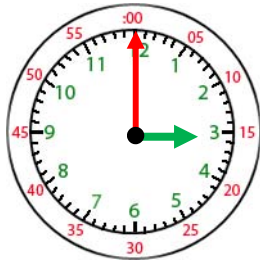

Name: _____

Telling Time- 1 Hour

3:00

The short hand is for hours. Hours are counted from 1 – 12.

The long hand is for minutes. Minute hand counts minutes from 1-60.

When the long hand is pointing at 12, write 00 for minutes.

3:00

1. _____

2. _____

3. _____

4. _____

5. _____

6. _____

7. _____