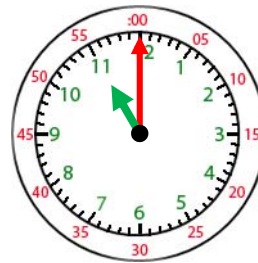

Name: _____

Telling Time- 1 Hour

3:00

The short hand is for hours. Hours are counted from 1 – 12.

The long hand is for minutes. Minute hand counts minutes from 1-60.

When the long hand is pointing at 12, write 00 for minutes.

3:00

1. _____

2. _____

3. _____

4. _____

5. _____

6. _____

7. _____

8. _____

9. _____

10. _____

11. _____

12. _____