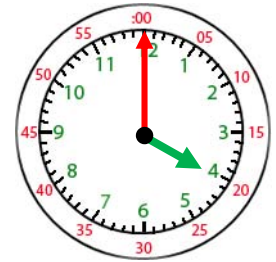

Name: _____

Telling Time- 1 Hour

3:00

The short hand is for hours. Hours are counted from 1 – 12.

The long hand is for minutes. Minute hand counts minutes from 1-60.

When the long hand is pointing at 12, write 00 for minutes.

3:00

1. _____

2. _____

3. _____

4. _____

5. _____

6. _____

7. _____