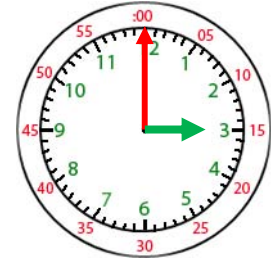

Name: _____

Telling Time- 1 Hour

3:00

The short hand is for hours. Hours are counted from 1 – 12.

The long hand is for minutes. Minute hand counts minutes from 1-60.

When the long hand is pointing at 12, write 00 for minutes.

3:00

1. 6:00

2. 2:00

3. 11:00

4. 5:00

5. 12:00

6. 3:00

7. 8:00