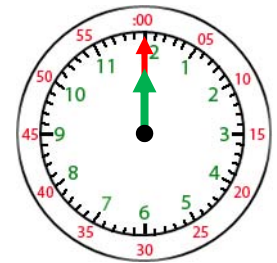

Name: _____

Telling Time- 1 Hour

3:00

The short hand is for hours. Hours are counted from 1 – 12.

The long hand is for minutes. Minute hand counts minutes from 1-60.

When the long hand is pointing at 12, write 00 for minutes.

3:00

1. _____

2. _____

3. _____

4. _____

5. _____

6. _____

7. _____