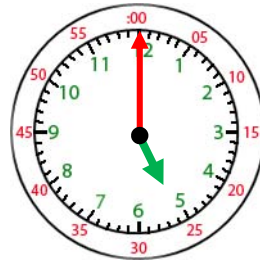

Name: _____

Telling Time- 1 Hour

3:00

The short hand is for hours. Hours are counted from 1 – 12.

The long hand is for minutes. Minute hand counts minutes from 1-60.

When the long hand is pointing at 12, write 00 for minutes.

3:00

1. _____

2. _____

3. _____

4. _____

5. _____

6. _____

7. _____