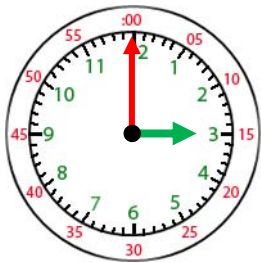

Name: _____

Telling Time- 1 Hour

3:00

The short hand is for hours. Hours are counted from 1 – 12.

The long hand is for minutes. Minute hand counts minutes from 1-60.

When the long hand is pointing at 12, write 00 for minutes.

3:00

1. _____

2. _____

3. _____

4. _____

5. _____

6. _____

7. _____

8. _____

9. _____

10. _____

11. _____

12. _____