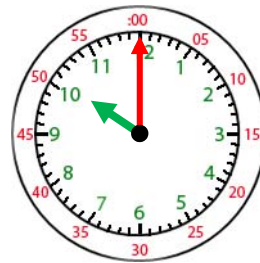

Name: _____

Telling Time- 1 Hour

3:00

The short hand is for hours. Hours are counted from 1 – 12.

The long hand is for minutes. Minute hand counts minutes from 1-60.

When the long hand is pointing at 12, write 00 for minutes.

3:00

1. _____

2. _____

3. _____

4. _____

5. _____

6. _____

7. _____

8. _____

9. _____

10. _____

11. _____

12. _____