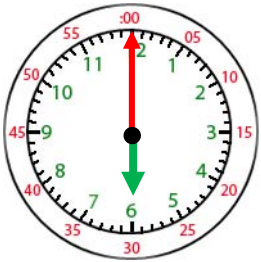

Name: _____

Telling Time- 1 Hour

3:00

The short hand is for hours. Hours are counted from 1 – 12.

The long hand is for minutes. Minute hand counts minutes from 1-60.

When the long hand is pointing at 12, write 00 for minutes.

3:00

1. _____

2. _____

3. _____

4. _____

5. _____

6. _____

7. _____