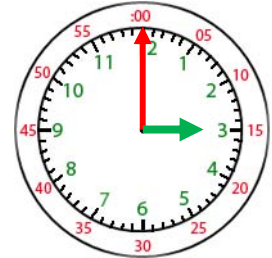

Name: _____

Telling Time- 1 Hour

3:00

The short hand is for hours. Hours are counted from 1 – 12.

The long hand is for minutes. Minute hand counts minutes from 1-60.

When the long hand is pointing at 12, write 00 for minutes.