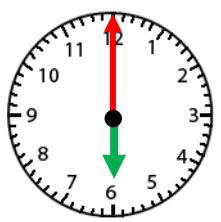

### Telling Time- 1 Hour

3:00

The short hand is for hours. Hours are written to the left of the colon.

The long hand is for minutes. Minutes are written to the right of the colon.

When the long hand is pointing at 12, write 00 for minutes.

3:00

1. \_\_\_\_\_

2. \_\_\_\_\_

3. \_\_\_\_\_

4. \_\_\_\_\_

5. \_\_\_\_\_

6. \_\_\_\_\_

7. \_\_\_\_\_