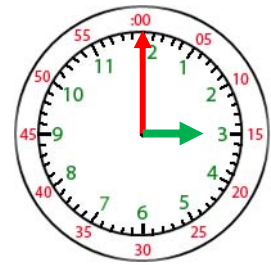

### Telling Time- 1 Hour

3:00

The short hand is for hours. Hours are written to the left of the colon.

The long hand is for minutes. Minutes are written to the right of the colon.

When the long hand is pointing at 12, write 00 for minutes.