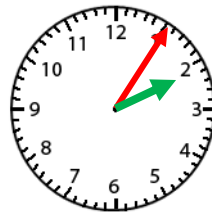

Name: _____

Telling Time- Nearest 5 Minute

Count by 5 for the minute hand.

The hour hand will be close to the bigger number. Use the smaller number.

4:50

4:50

1. _____

2. _____