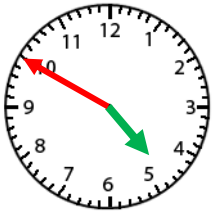

Name: _____

Telling Time- Nearest 5 Minute

Count by 5 for the minute hand.

The hour hand will be close to the bigger number. Use the smaller number.

4:50

4:50

1. _____

2. _____