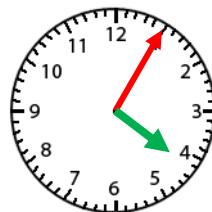

Name: _____

Telling Time- Nearest 5 Minute

Count by 5 for the minute hand.

The hour hand will be close to the bigger number. Use the smaller number.

4:50

4:50

1. _____

2. _____

3. _____

4. _____

5. _____

6. _____

7. _____

8. _____

9. _____

10. _____