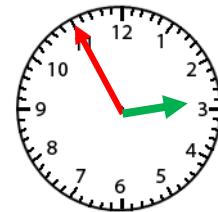

### Telling Time- Nearest 5 Minute

Count by 5 for the minute hand.

The hour hand will be close to the bigger number. Use the smaller number.

4:50

4:50

1.            12:40

2.            12:45

3.            2:05

4.            10:40

5.            11:05

6.            5:40

7.            8:40

8.            2:55

9.            6:35

10.            3:20

11.            4:05