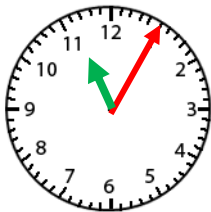

### Telling Time- Nearest 5 Minute

Count by 5 for the minute hand.

The hour hand will be close to the bigger number. Use the smaller number.

4:50

4:50

1.            12:40

2.            12:45

3.            2:05

4.            10:40

5.            11:05

6.            5:40

7.            8:40

8.            2:55

9.            6:35

10.            3:20

11.            4:05