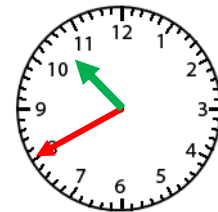

### Telling Time- Nearest 5 Minute

Count by 5 for the minute hand.

The hour hand will be close to the bigger number. Use the smaller number.

4:50

4:50

1.            12:40

2.            12:45

3.            2:05

4.            10:40

5.            11:05

6.            5:40

7.            8:40

8.            2:55

9.            6:35

10.            3:20

11.            4:05