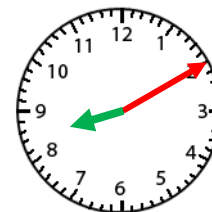

### Telling Time- Nearest 5 Minute

Count by 5 for the minute hand.

The hour hand will be close to the bigger number. Use the smaller number.

4:50

4:50

1.            12:40

2.            12:45

3.            2:05

4.            10:40

5.            11:05

6.            5:40

7.            8:40

8.            2:55

9.            6:35

10.            3:20

11.            4:05