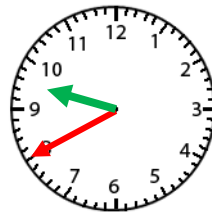

### Telling Time- Nearest 5 Minute

Count by 5 for the minute hand.

The hour hand will be close to the bigger number. Use the smaller number.

4:50

4:50

1.            12:40

2.            12:45

3.            2:05

4.            10:40

5.            11:05

6.            5:40

7.            8:40

8.            2:55

9.            6:35

10.            3:20

11.            4:05