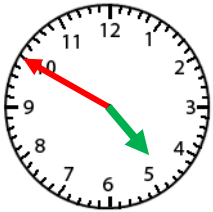

### Telling Time- Nearest 5 Minute

Count by 5 for the minute hand.

The hour hand will be close to the bigger number. Use the smaller number.

4:50

4:50

1.            12:40

2.            12:45

3.            2:05