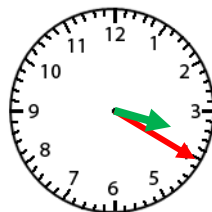

### Telling Time- Nearest 5 Minute

Count by 5 for the minute hand.

The hour hand will be close to the bigger number. Use the smaller number.

4:50

4:50

1.            12:40

2.            12:45

3.            2:05

4.            10:40

5.            11:05

6.            5:40

7.            8:40

8.            2:55

9.            6:35

10.            3:20

11.            4:05