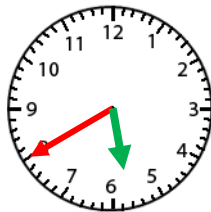

### Telling Time- Nearest 5 Minute

Count by 5 for the minute hand.

The hour hand will be close to the bigger number. Use the smaller number.

4:50

4:50

1.            12:40

2.            12:45

3.            2:05

4.            10:40

5.            11:05

6.            5:40

7.            8:40

8.            2:55

9.            6:35

10.            3:20

11.            4:05