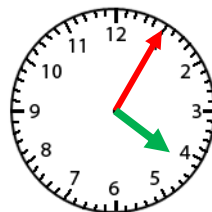

### Telling Time- Nearest 5 Minute

Count by 5 for the minute hand.

The hour hand will be close to the bigger number. Use the smaller number.

4:50

4:50

1.            12:40

2.            12:45

3.            2:05

4.            10:40

5.            11:05

6.            5:40

7.            8:40

8.            2:55

9.            6:35

10.            3:20

11.            4:05