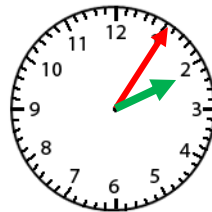

### Telling Time- Nearest 5 Minute

Count by 5 for the minute hand.

The hour hand will be close to the bigger number. Use the smaller number.

4:50

4:50

1.            12:40

2.            12:45

3.            2:05

4.            10:40

5.            11:05

6.            5:40

7.            8:40

8.            2:55

9.            6:35

10.            3:20

11.            4:05