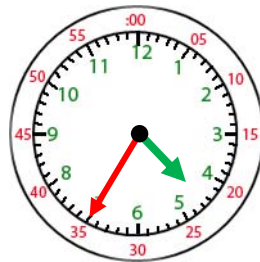

### Telling Time- Nearest 5 Minute

Count by 5 for the minute hand.

The hour hand will be close to the bigger number. Use the smaller number.

4:50

4:50

1. \_\_\_\_\_

2. \_\_\_\_\_

3. \_\_\_\_\_

4. \_\_\_\_\_

5. \_\_\_\_\_

6. \_\_\_\_\_

7. \_\_\_\_\_

8. \_\_\_\_\_

9. \_\_\_\_\_

10. \_\_\_\_\_

11. \_\_\_\_\_