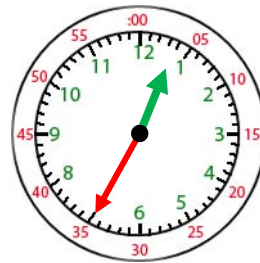

### Telling Time- Nearest 5 Minute

Count by 5 for the minute hand.

The hour hand will be close to the bigger number. Use the smaller number.

4:50

4:50

1. \_\_\_\_\_

2. \_\_\_\_\_

3. \_\_\_\_\_