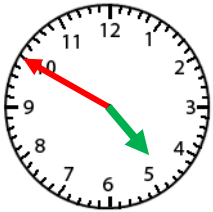

### Telling Time- Nearest 5 Minute

Count by 5 for the minute hand.

The hour hand will be close to the bigger number. Use the smaller number.

4:50

4:50

1. \_\_\_\_\_

2. \_\_\_\_\_

3. \_\_\_\_\_