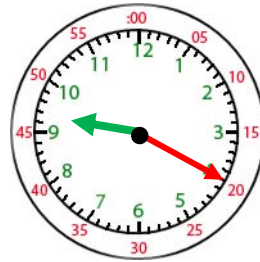

Name: _____

Telling Time- Nearest 5 Minute

Count by 5 for the minute hand.

The hour hand will be close to the bigger number. Use the smaller number.

4:50

4:50

1. _____

2. _____

3. _____

4. _____

5. _____

6. _____

7. _____

8. _____

9. _____

10. _____

11. _____

12. _____