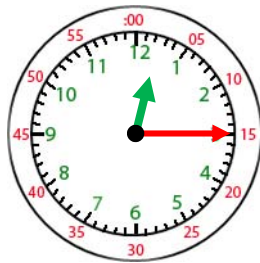

### Telling Time- Nearest 5 Minute

Count by 5 for the minute hand.

The hour hand will be close to the bigger number. Use the smaller number.

4:50

4:50

1. \_\_\_\_\_

2. \_\_\_\_\_

3. \_\_\_\_\_