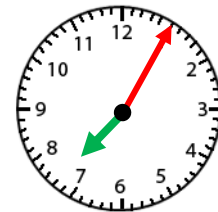

### Telling Time- Nearest 5 Minute

Count by 5 for the minute hand.

The hour hand will be close to the bigger number. Use the smaller number.

4:50

4:50

1.            2:10

2.            12:15

3.            12:35

4.            8:55

5.            1:10

6.            5:25

7.            9:20

8.            7:05

9.            11:50

10.            8:35

11.            4:35