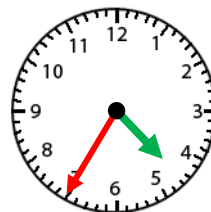

### Telling Time- Nearest 5 Minute

Count by 5 for the minute hand.

The hour hand will be close to the bigger number. Use the smaller number.

4:50

4:50

1.            2:10

2.            12:15

3.            12:35

4.            8:55

5.            1:10

6.            5:25

7.            9:20

8.            7:05

9.            11:50

10.            8:35

11.            4:35