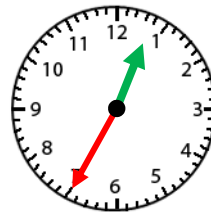

### Telling Time- Nearest 5 Minute

Count by 5 for the minute hand.

The hour hand will be close to the bigger number. Use the smaller number.

4:50

4:50

1.            2:10

2.            12:15

3.            12:35

4.            8:55

5.            1:10

6.            5:25

7.            9:20

8.            7:05

9.            11:50

10.            8:35

11.            4:35