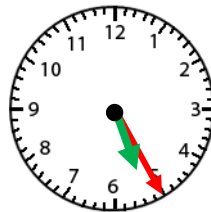

### Telling Time- Nearest 5 Minute

Count by 5 for the minute hand.

The hour hand will be close to the bigger number. Use the smaller number.

4:50

4:50

1.            2:10

2.            12:15

3.            12:35

4.            8:55

5.            1:10

6.            5:25

7.            9:20

8.            7:05

9.            11:50

10.            8:35

11.            4:35