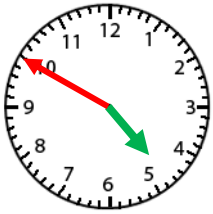

### Telling Time- Nearest 5 Minute

Count by 5 for the minute hand.

The hour hand will be close to the bigger number. Use the smaller number.

4:50

4:50

1.            2:10

2.            12:15

3.            12:35