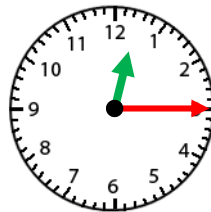

### Telling Time- Nearest 5 Minute

Count by 5 for the minute hand.

The hour hand will be close to the bigger number. Use the smaller number.

4:50

4:50

1.            2:10

2.            12:15

3.            12:35

4.            8:55

5.            1:10

6.            5:25

7.            9:20

8.            7:05

9.            11:50

10.            8:35

11.            4:35