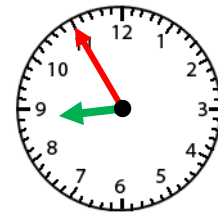

### Telling Time- Nearest 5 Minute

Count by 5 for the minute hand.

The hour hand will be close to the bigger number. Use the smaller number.

4:50

4:50

1.            2:10

2.            12:15

3.            12:35

4.            8:55

5.            1:10

6.            5:25

7.            9:20

8.            7:05

9.            11:50

10.            8:35

11.            4:35