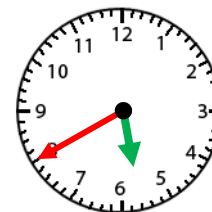

### Telling Time- Nearest 5 Minute

Count by 5 for the minute hand.

The hour hand will be close to the bigger number. Use the smaller number.

4:50

4:50

1.            2:10

2.            12:15

3.            12:35

4.            8:55

5.            1:10

6.            5:25

7.            9:20

8.            7:05

9.            11:50

10.            8:35

11.            4:35