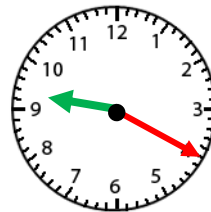

### Telling Time- Nearest 5 Minute

Count by 5 for the minute hand.

The hour hand will be close to the bigger number. Use the smaller number.

4:50

4:50

1.            2:10

2.            12:15

3.            12:35

4.            8:55

5.            1:10

6.            5:25

7.            9:20

8.            7:05

9.            11:50

10.            8:35

11.            4:35