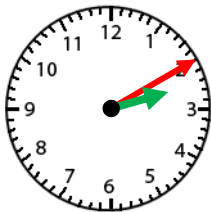

### Telling Time- Nearest 5 Minute

Count by 5 for the minute hand.

The hour hand will be close to the bigger number. Use the smaller number.

4:50

4:50

1.            2:10

2.            12:15

3.            12:35

4.            8:55

5.            1:10

6.            5:25

7.            9:20

8.            7:05

9.            11:50

10.            8:35

11.            4:35