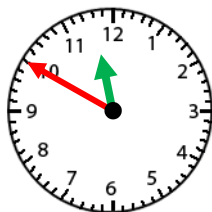

### Telling Time- Nearest 5 Minute

Count by 5 for the minute hand.

The hour hand will be close to the bigger number. Use the smaller number.

4:50

4:50

1.            2:10

2.            12:15

3.            12:35

4.            8:55

5.            1:10

6.            5:25

7.            9:20

8.            7:05

9.            11:50

10.            8:35

11.            4:35