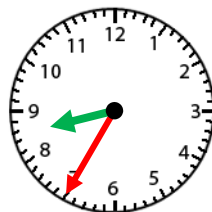

### Telling Time- Nearest 5 Minute

Count by 5 for the minute hand.

The hour hand will be close to the bigger number. Use the smaller number.

4:50

4:50

1.            2:10

2.            12:15

3.            12:35

4.            8:55

5.            1:10

6.            5:25

7.            9:20

8.            7:05

9.            11:50

10.            8:35

11.            4:35