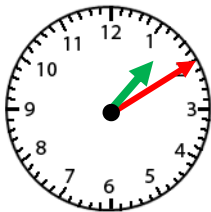

### Telling Time- Nearest 5 Minute

Count by 5 for the minute hand.

The hour hand will be close to the bigger number. Use the smaller number.

4:50

4:50

1.            2:10

2.            12:15

3.            12:35

4.            8:55

5.            1:10

6.            5:25

7.            9:20

8.            7:05

9.            11:50

10.            8:35

11.            4:35